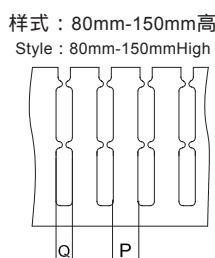

更多选择:量大可按需求生产所需规格或定制长度.例:HVDR8080F/HF(L=1.7M)

Wide slot/finger design provides greater sidewall rigidity and can be used with a wide range of wire bundle sizes.
 Certificates:ULCE:EN50085 RoHS,REACH. Made of rigid Halogen free PCABS
 Work temperature:-40 °c to 110 °c
 UL94 Flammability Rating of V-0
 Provided with mounting holes
 Available color:gray.white.blue.black and other special colors
 Special length come with MOQ request

UL c UL US CE RoHS REACH 94V-0
DIN5510

样式: 16mm-72mm宽
Style: Width from 16mm to 72mm

样式: 75mm-140mm宽
Style: Width from 75mm to 140mm

说明: 本系列16/35/45/65/75为非标产品。

This series is 16/35/45/65/75,they are not standard products