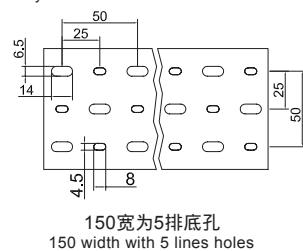

更多选择:量大可按需求生产所需规格或定制长度.例:HVDR8080F/HF(L=1.7M)

Wide slot/finger design provides greater sidewall rigidity and can be used with a wide range of wire bundle sizes.
 Certificates:ULCE:EN50085 RoHS,REACH. Made of rigid Halogen free PCABS
 Work temperature:-40 °c to 110 °c
 UL94 Flammability Rating of V-0
 Provided with mounting holes
 Available color:gray.white.blue.black and other special colors
 Special length come with MOQ request

UL c UL US CE RoHS REACH 94V-0
DIN5510

样式: 16mm-72mm宽
Style: Width from 16mm to 72mm

样式: 75mm-140mm宽
Style: Width from 75mm to 140mm

说明: 本系列16/35/45/65/75为非标产品。

This series is 16/35/45/65/75,they are not standard products