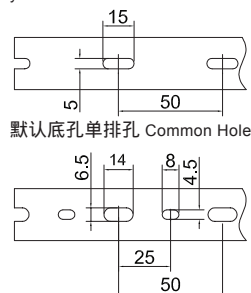

更多选择:量大可按需求生产所需规格或定制长度.例:HVDR8080F/HF(L=1.7M)

Wide slot/finger design provides greater sidewall rigidity and can be used with a wide range of wire bundle sizes.
 Certificates:ULCE:EN50085 RoHS,REACH. Made of rigid Halogen free PCABS
 Work temperature:-40 °c to 110 °c
 UL94 Flammability Rating of V-0
 Provided with mounting holes
 Available color:gray.white.blue.black and other special colors
 Special length come with MOQ request

UL c UL US CE RoHS REACH 94V-0
DIN5510

样式: 16mm-72mm宽
Style: Width from 16mm to 72mm

样式: 75mm-140mm宽
Style: Width from 75mm to 140mm

说明: 本系列16/35/45/65/75为非标产品。

This series is 16/35/45/65/75,they are not standard products